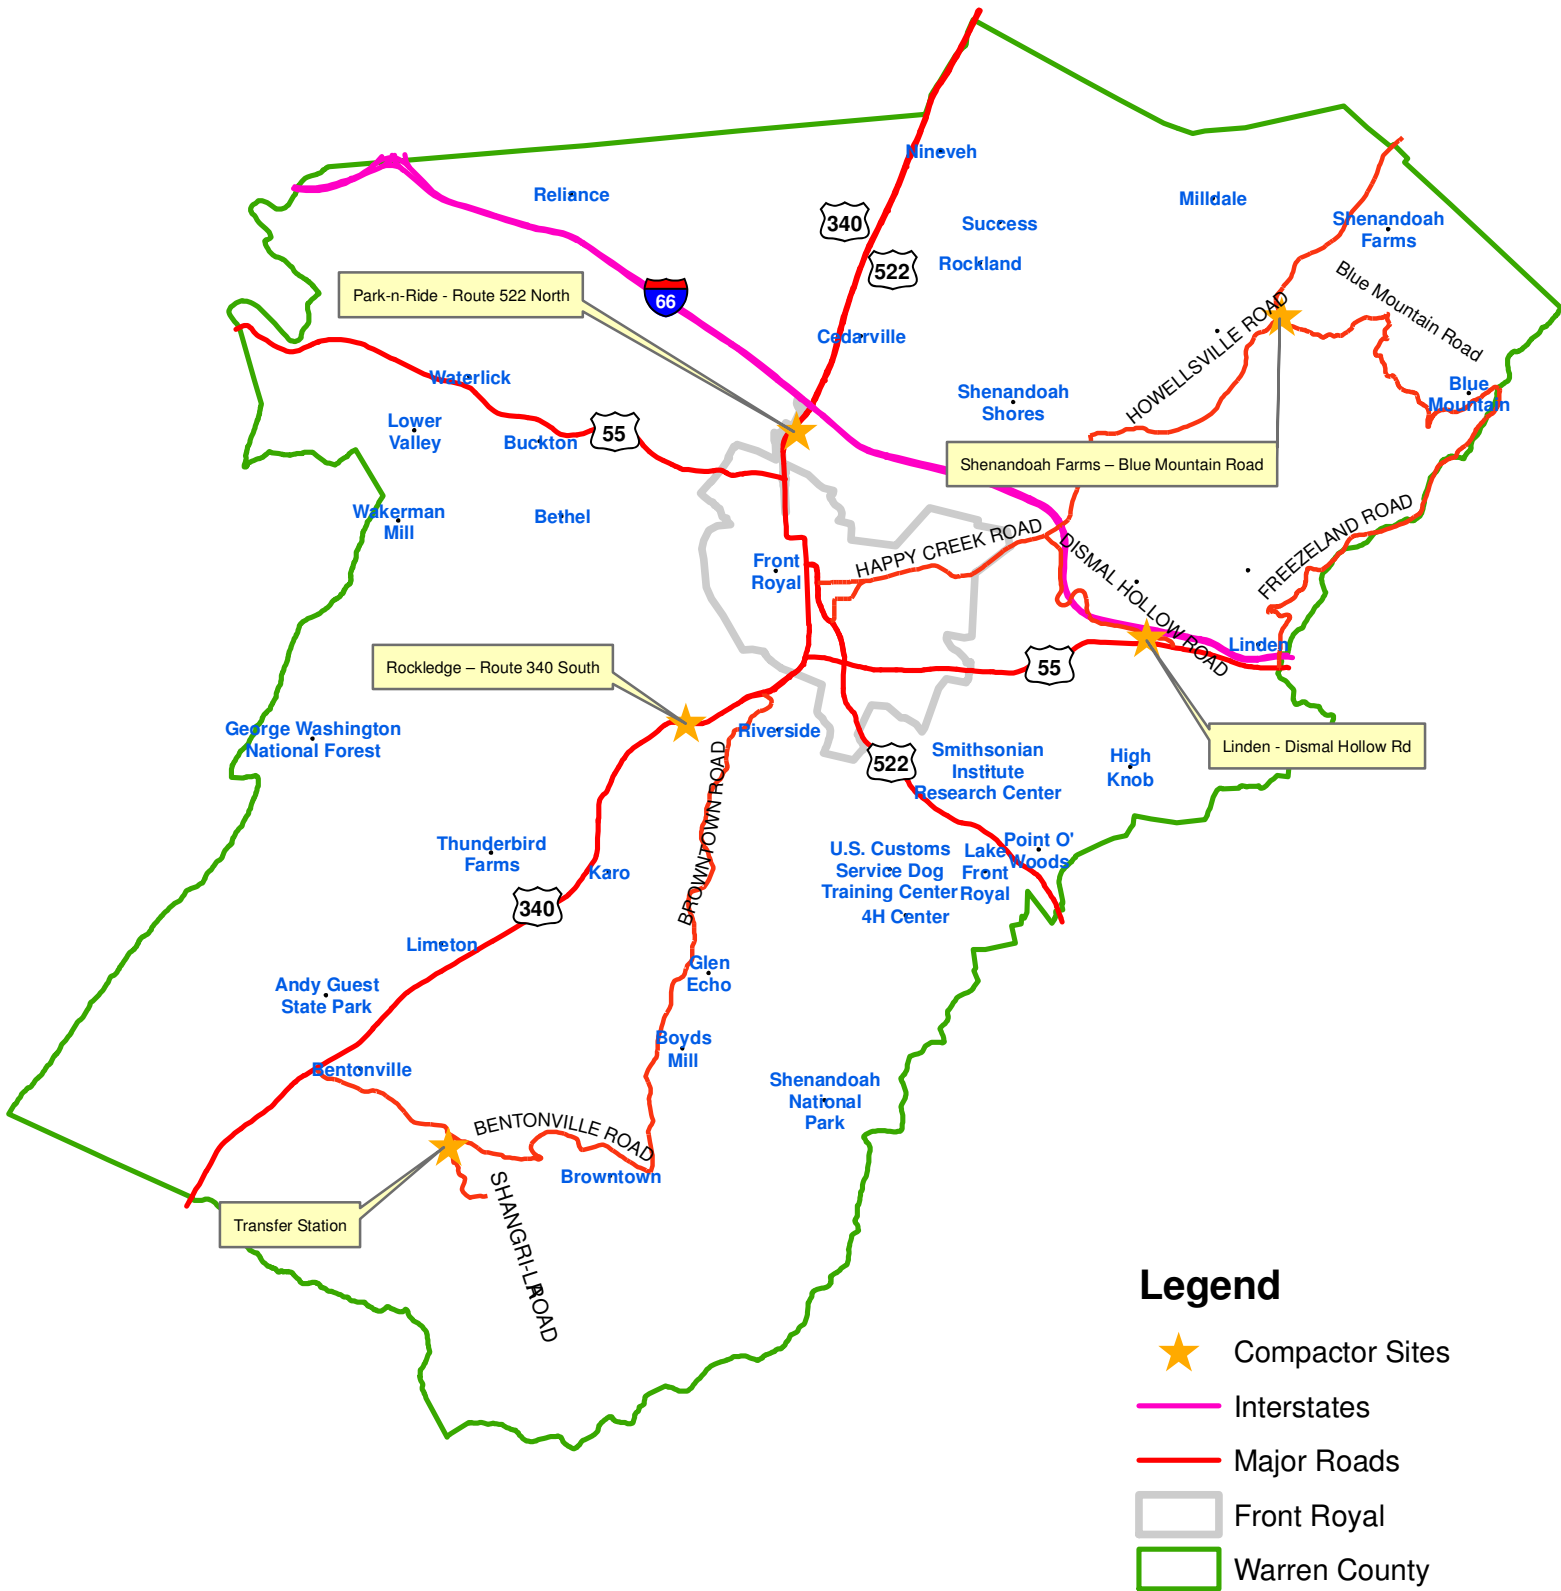

Warren County Waste Disposal Sites

Legend

- ★ Compactor Sites
- Interstates
- Major Roads
- Front Royal
- Warren County