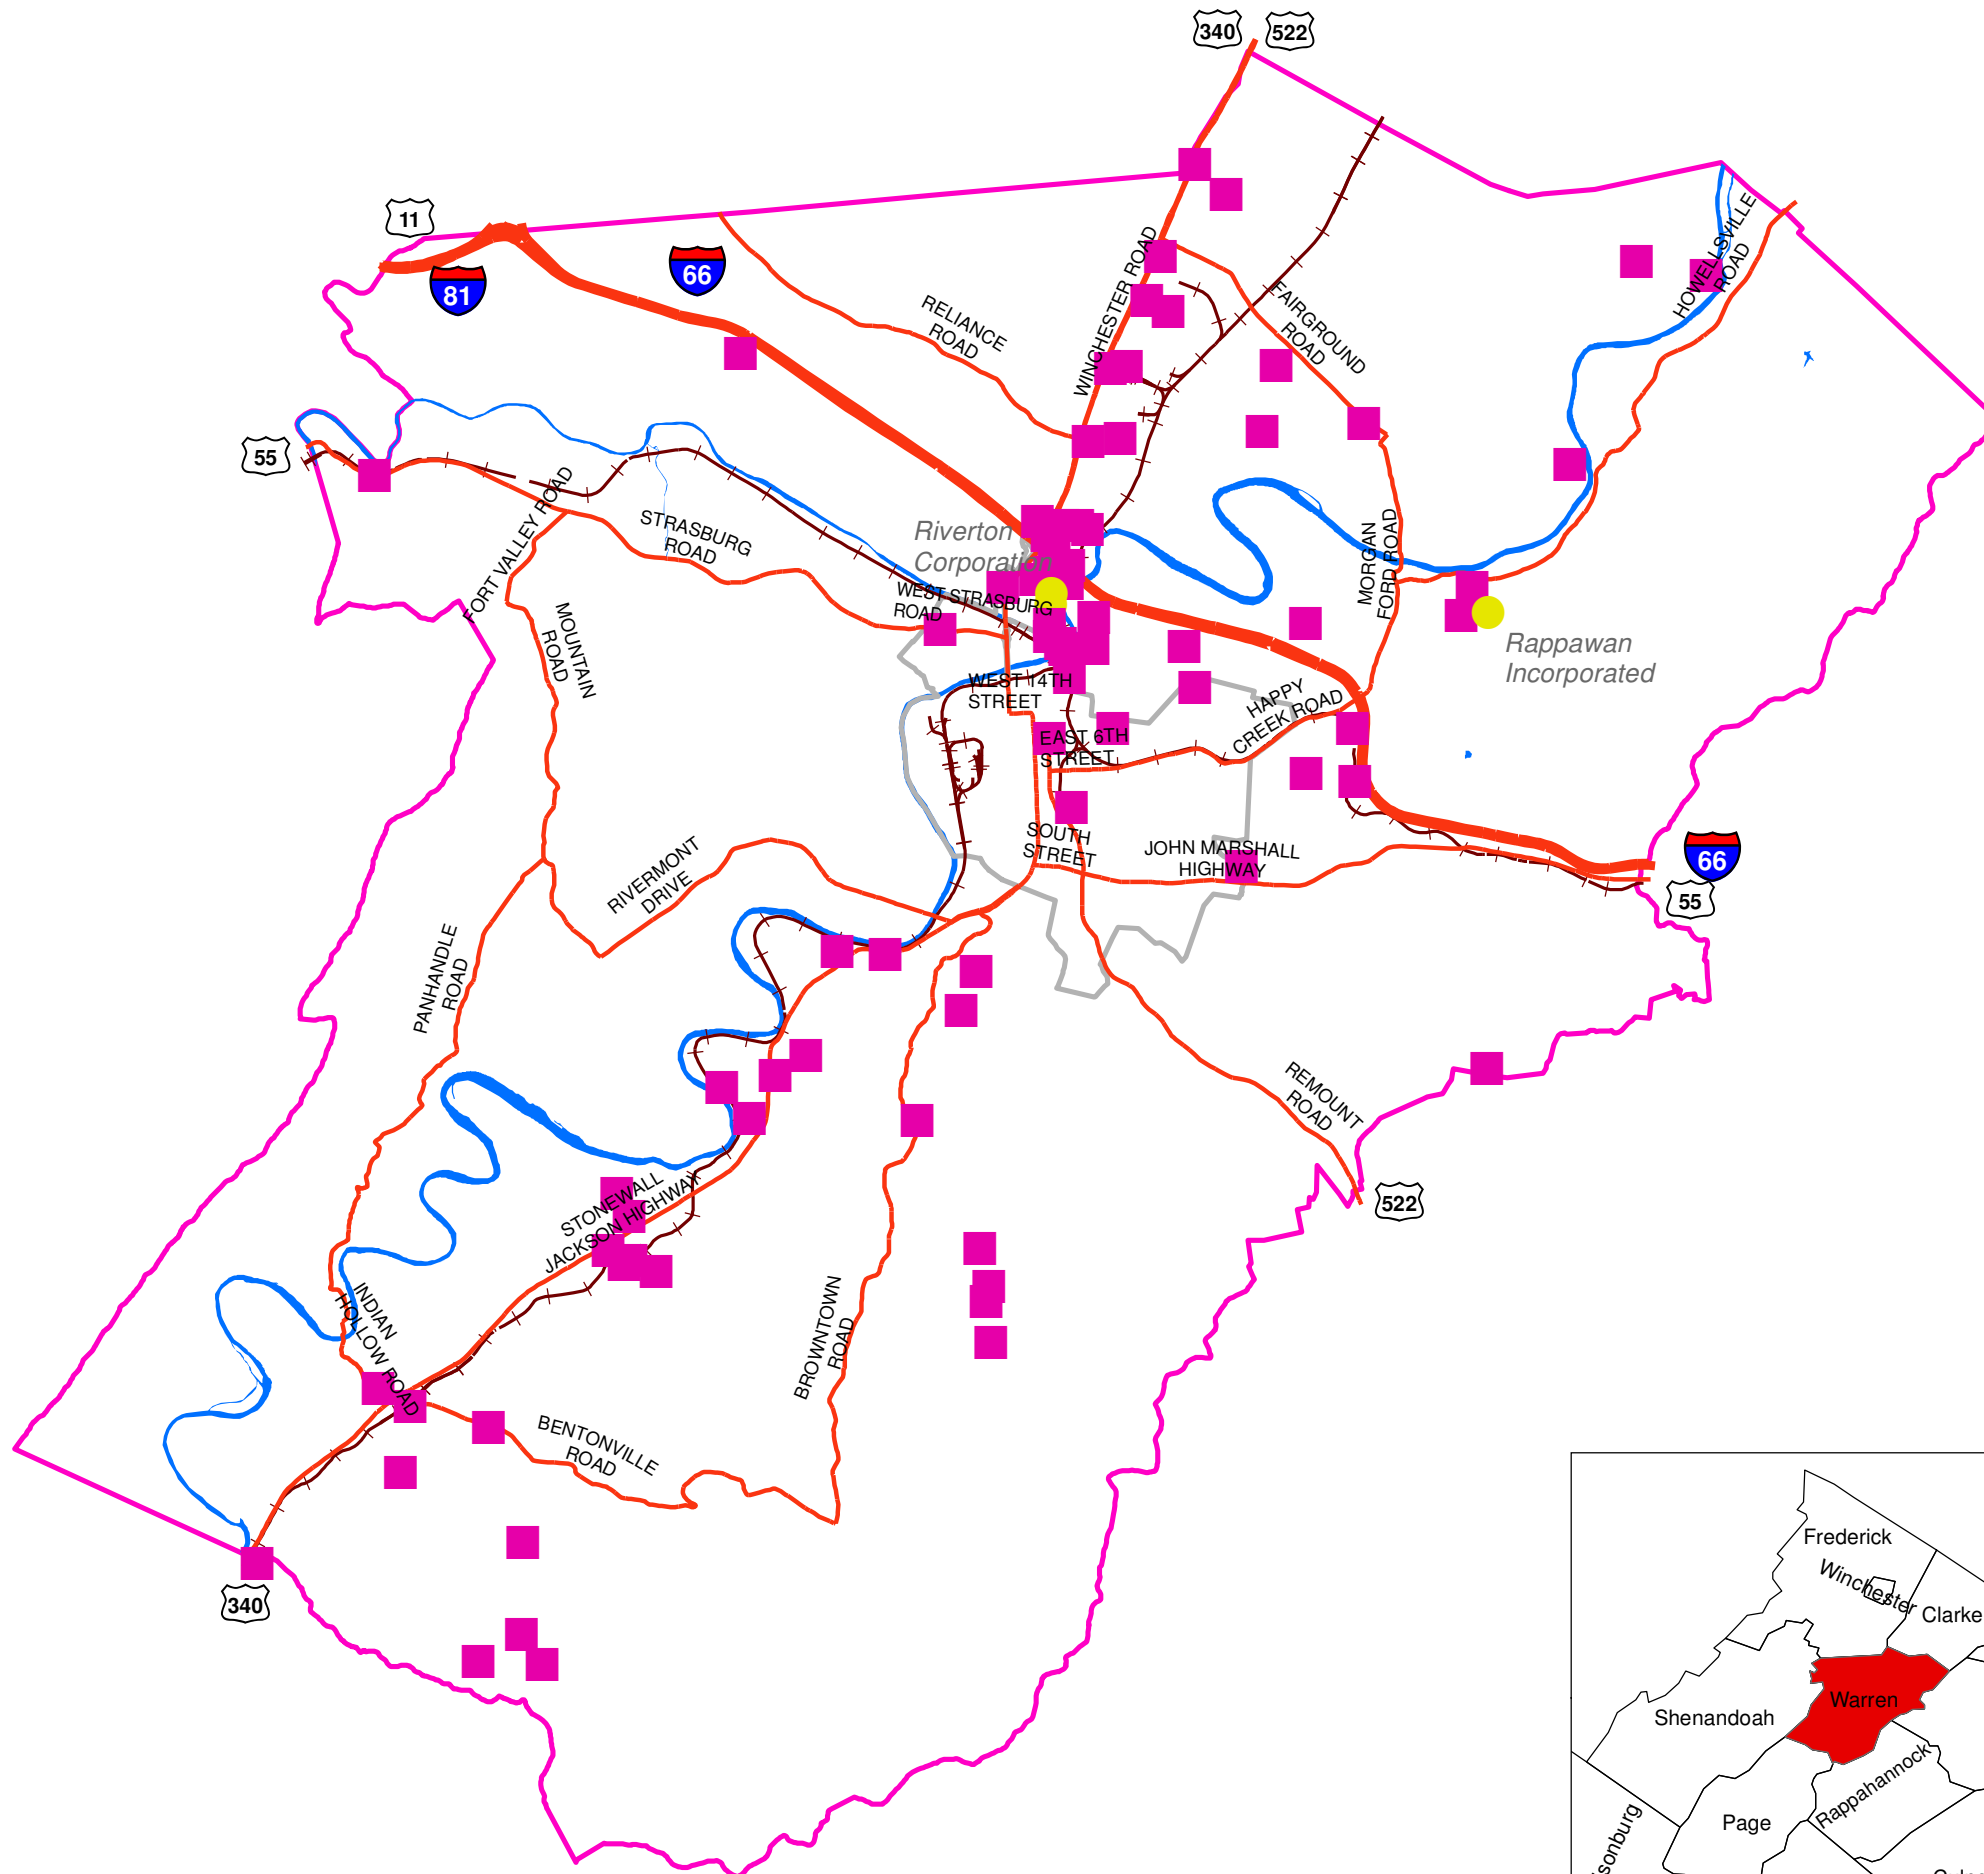

Warren County, Virginia

Map 3.10:
Mineral Resources

Legend

Mineral Resource Locations

- Currently Active Site
- Inactive Site or Potential Resource
- Interstates
- Major Roads
- Railroads
- Front Royal
- Shenandoah River